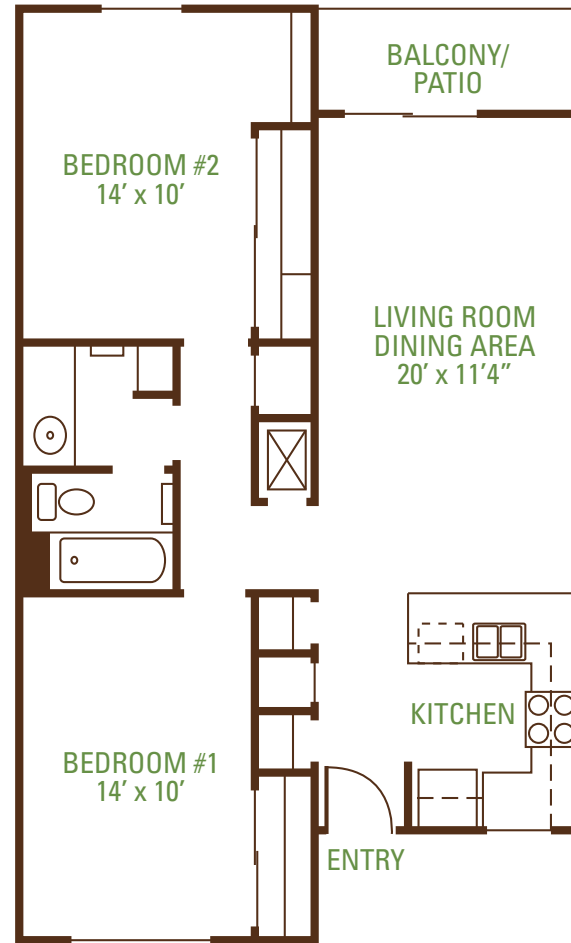

The Trees apartments

510 Lake Boulevard
Davis, CA 95616

(530) 758-8733

www.TheTreesApartmentsDavis.com

Symmetrical floor plan with equal size rooms big enough to accommodate beds and desks. Bathtub and sink are separated by door allowing use at the same time. Kitchen features full length bar counter top, pantry closet and two entry closets.

F 2 bed / 1 bath (912 sq. ft.)

notes:
